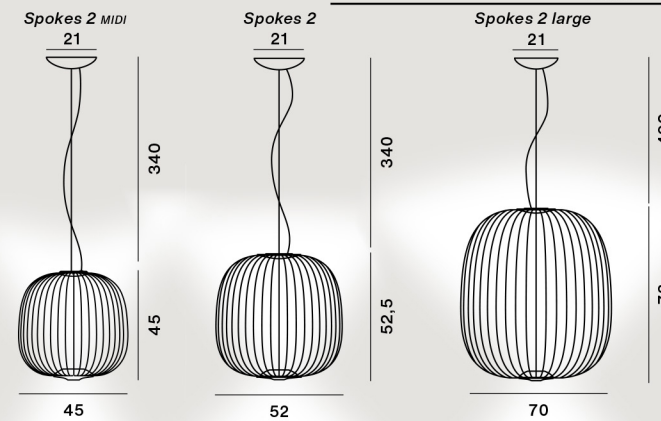

Colours: bianco, nero, grafite, oro, rame

Weight:
Spokes 1
net kg 4,40

Spokes 3
net kg 4,00

This product contains an energy efficiency class E + E light source

LED and dimming
→ specifications p. 195

Decentralization
→ specifications p. 135

MyLight collection
→ specifications p. 194

Spokes 2 - MIDI - Large

Sospensione / Suspension

Garcia Cumini, 2014 - 2019

Varnished steel and aluminium

LED included
30W 2700 K
3316 lm CRI>90

Dimmable version
Possible configurations:
On-Off/Push/DALI

This product contains an energy efficiency class E + E light source

Colours: bianco, nero, grafite, oro, rame

Weight:
Spokes 2 MIDI
net kg 4,00

Spokes 2
net kg 4,40

Spokes 2 large
net kg 6,00

Garcia Cumini, 2015 - 2019