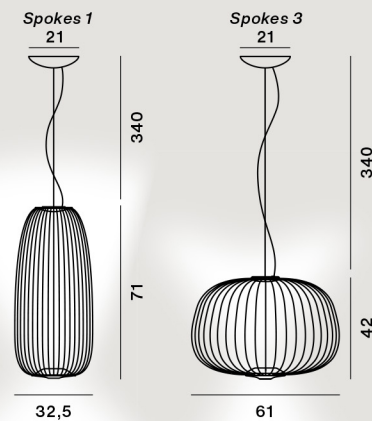

Spokes 1 - 3

Sospensione / Suspension

Garcia Cumini, 2014 - 2019

Varnished steel and aluminium

LED included
30W 2700 K
3316 lm CRI>90

Dimmable version
Possible configurations:
On-Off/Push/DALI

MyLight version
Dimmable via Bluetooth
with Casambi App

CE IP 20

	colours	code
Spokes 1	bianco	FN2640071R1_10
	nero	FN2640071R1_20
	grafite	FN2640071R1_22
	oro	FN2640071R1_71
	rame	FN2640071R1_80
Spokes 1 dimmable	bianco	FN2640071DR1_10
	nero	FN2640071DR1_20
	grafite	FN2640071DR1_22
	oro	FN2640071DR1_71
	rame	FN2640071DR1_80
Spokes 1 MyLight	bianco	FN2640071ML_10
	nero	FN2640071ML_20
	grafite	FN2640071ML_22
	oro	FN2640071ML_71
	rame	FN2640071ML_80
Spokes 3	bianco	FN2640073_10
	nero	FN2640073_20
	grafite	FN2640073_22
	oro	FN2640073_71
	rame	FN2640073_80
Spokes 3 dimmable	bianco	FN2640073D_10
	nero	FN2640073D_20
	grafite	FN2640073D_22
	oro	FN2640073D_71
	rame	FN2640073D_80
Spokes 3 MyLight	bianco	FN2640073ML_10
	nero	FN2640073ML_20
	grafite	FN2640073ML_22
	oro	FN2640073ML_71
	rame	FN2640073ML_80

Colours: bianco, nero, grafite, oro, rame

Weight:
Spokes 1
net kg 4,40

Spokes 3
net kg 4,00

This product contains an energy efficiency class E + E light source

LED and dimming
→ specifications p. 195

Decentralization
→ specifications p. 135

MyLight collection
→ specifications p. 194

Spokes 2 - MIDI - Large

Sospensione / Suspension

Garcia Cumini, 2014 - 2019

Varnished steel and aluminium

LED included
30W 2700 K
3316 lm CRI>90

Dimmable version
Possible configurations:
On-Off/Push/DALI